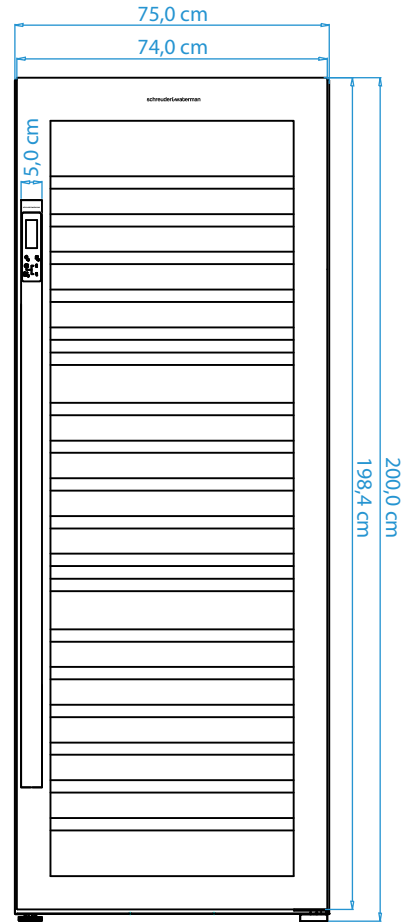

s&w **Montfort Uno**  
SW300A

s&w **Montfort Duo**  
SW300BT

s&w **Montfort Ultimo**  
SW300CT

*This model is designed for free-standing installation. Built-in installation is possible if the wine cooler has at least 5cm space on each side (like the above drawing). The air should be able to move freely in the space around the wine cooler.*