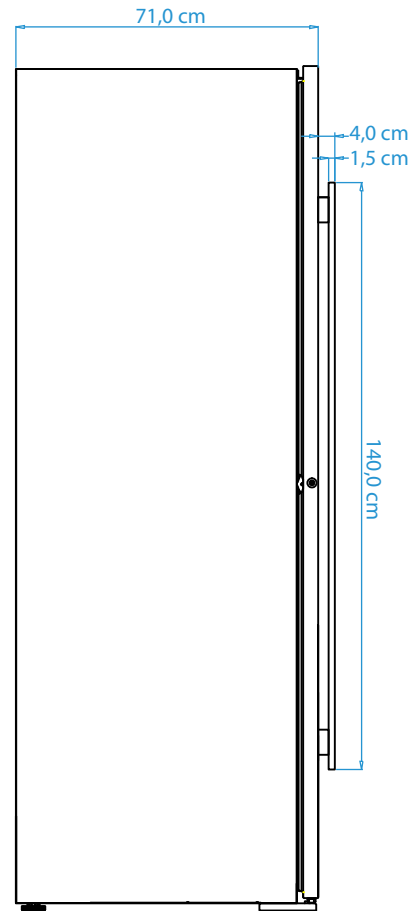

s&w **Montfort Uno**  
SW300A

s&w **Montfort Duo**  
SW300BT

s&w **Montfort Ultimo**  
SW300CT

*This model is designed for free-standing installation. Built-in installation is possible if the wine cooler has at least 5cm space on each side (like the above drawing). The air should be able to move freely in the space around the wine cooler.*