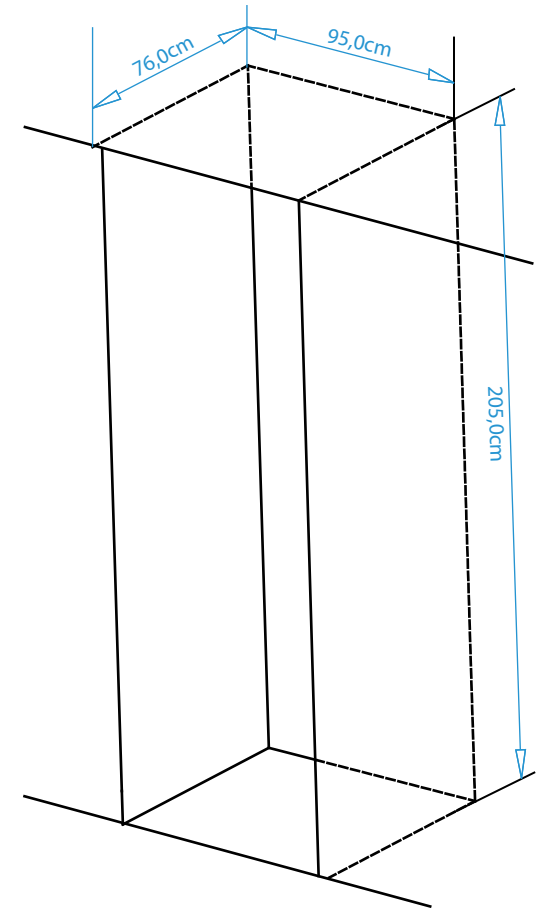

s&w **Montfort Uno**  
SW300A

s&w **Montfort Duo**  
SW300BT

s&w **Montfort Ultimo**  
SW300CT

*This model is designed for free-standing installation. Built-in installation is possible if the wine cooler has at least 5cm space on each side (like the above drawing). The air should be able to move freely in the space around the wine cooler.*